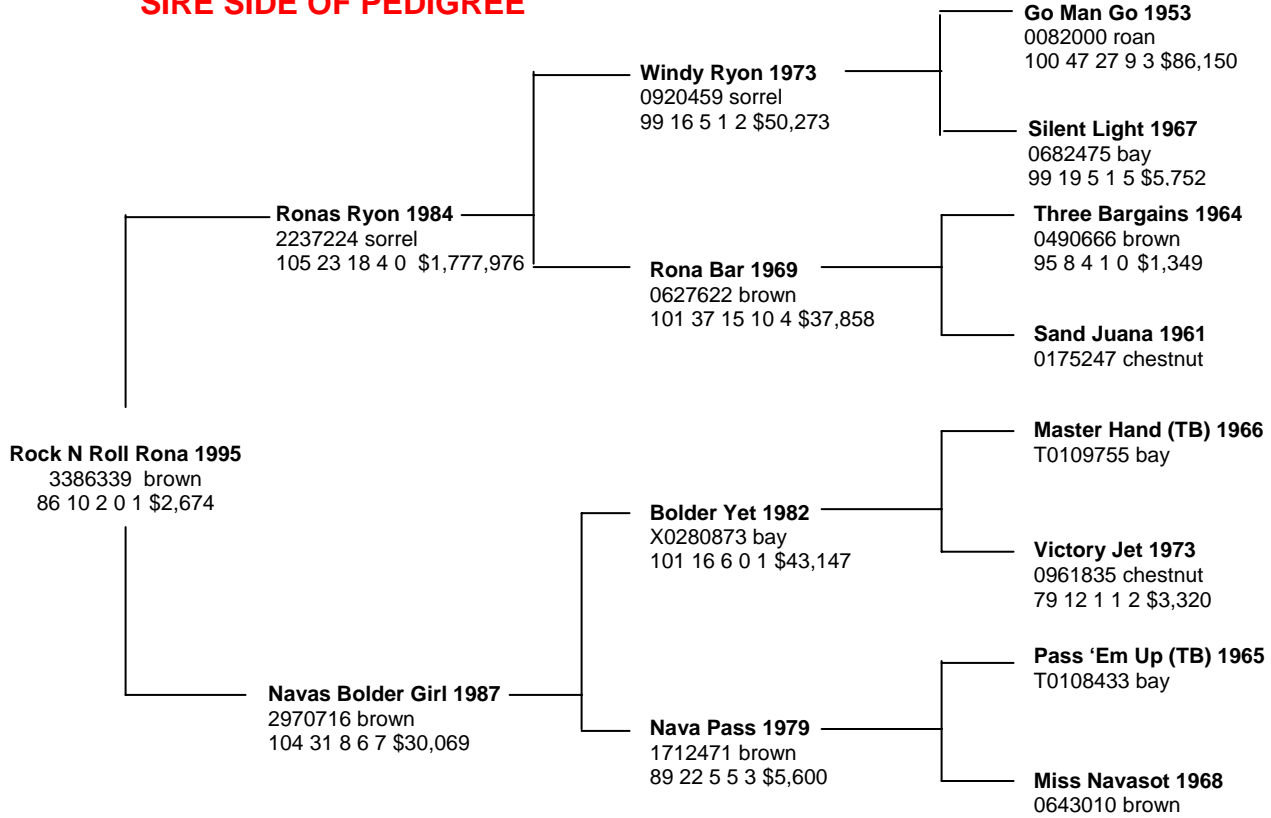

ROCK N ROLL RONA 3386329

1995 BROWN MARE

SIRE SIDE OF PEDIGREE

DAM SIDE OF PEDIGREE