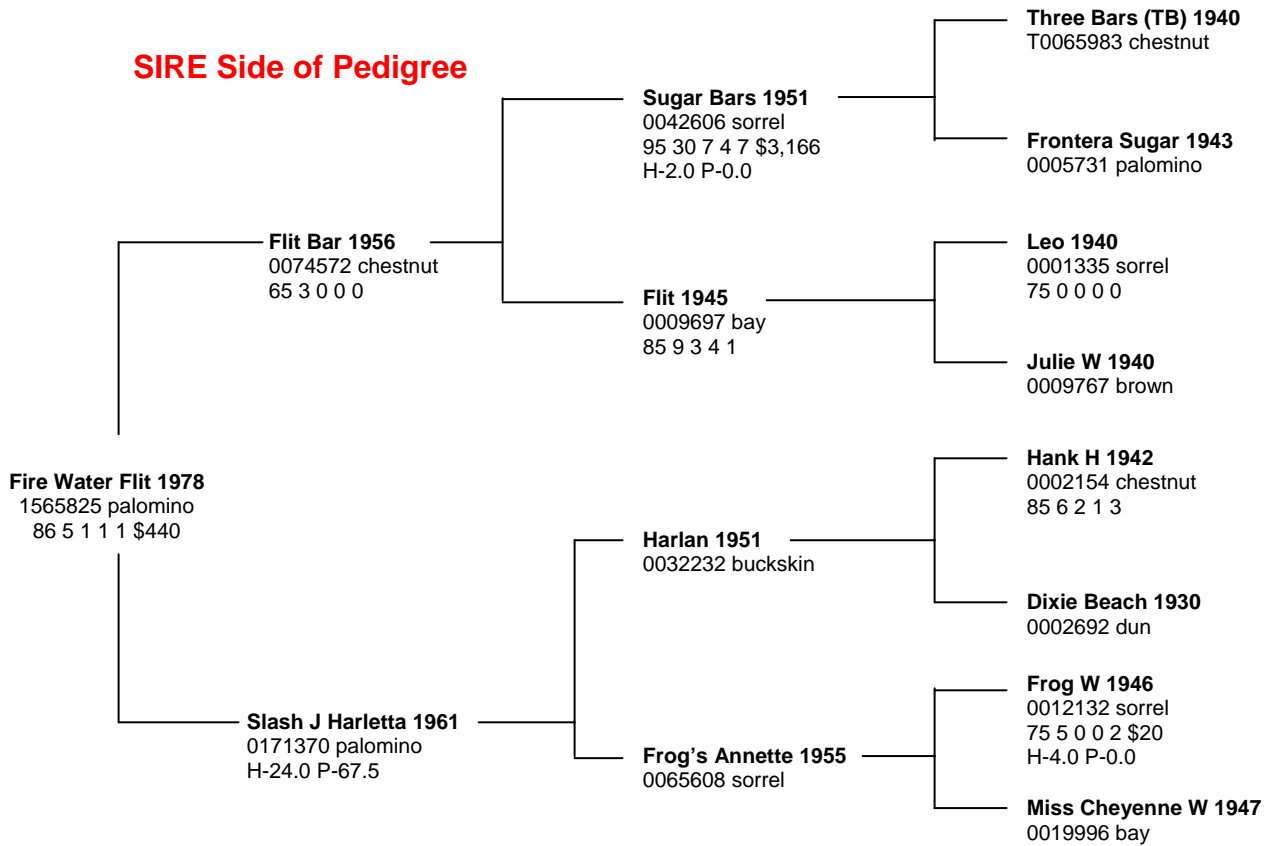

# Firewaterontherocks 4266502

# 2002 Palomino Stallion

## SIRE Side of Pedigree

## DAM Side of Pedigree