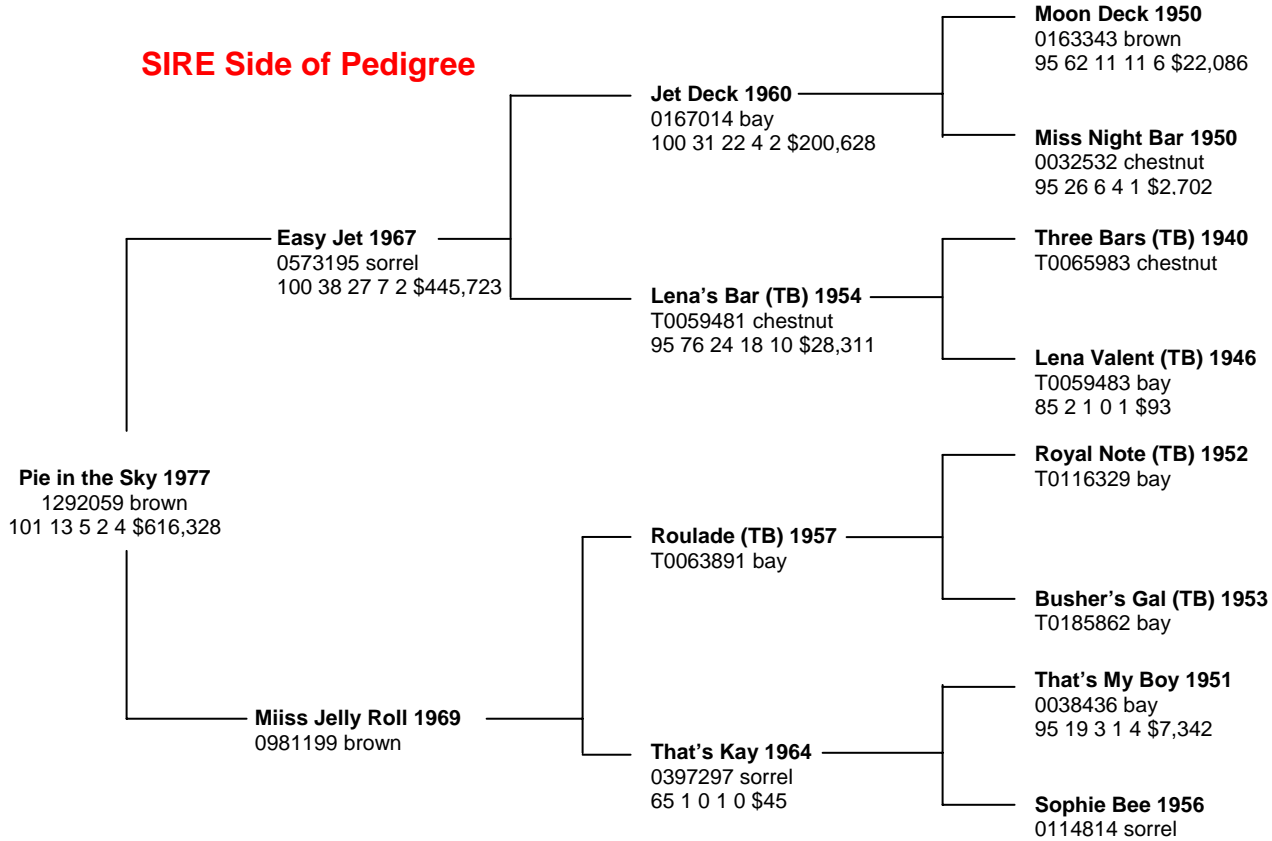

Mas Raisen Pie X0537076 1996 Bay Mare

SI: 83 Starts 5 Wins: 0 2nds: 3 3rds: 2 Earnings: \$ 1,886 Hit Pts: H-0.0 Perf Pts: P-1 0.0

SIRE Side of Pedigree

DAM Side of Pedigree