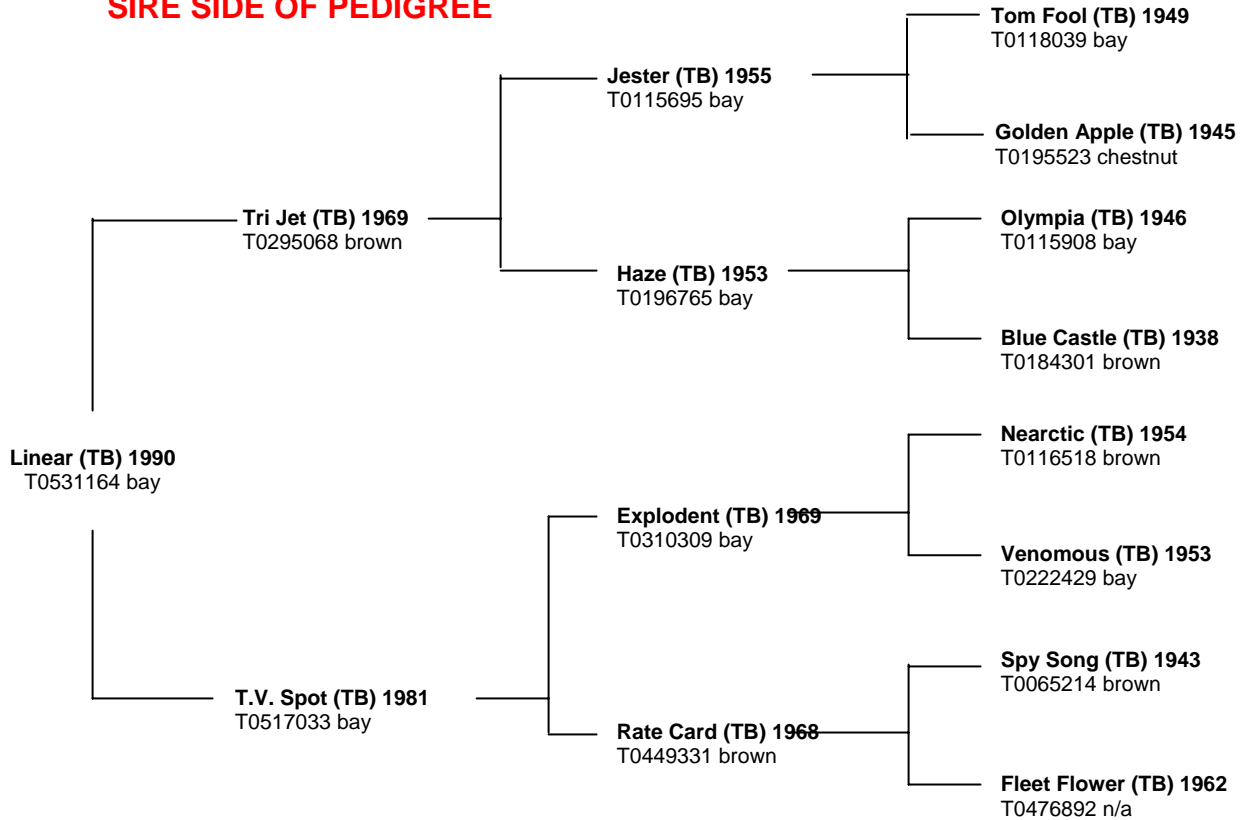

LOUTONS JET X0639372

2004 BAY MARE

SI: 77 Starts 4 Wins: 0 2nds: 1 3rds: 1 Earnings: \$ 1,233 Hit Pts: H-0.0 Perf Pts: P- 0.0

SIRE SIDE OF PEDIGREE

DAM Side of Pedigree