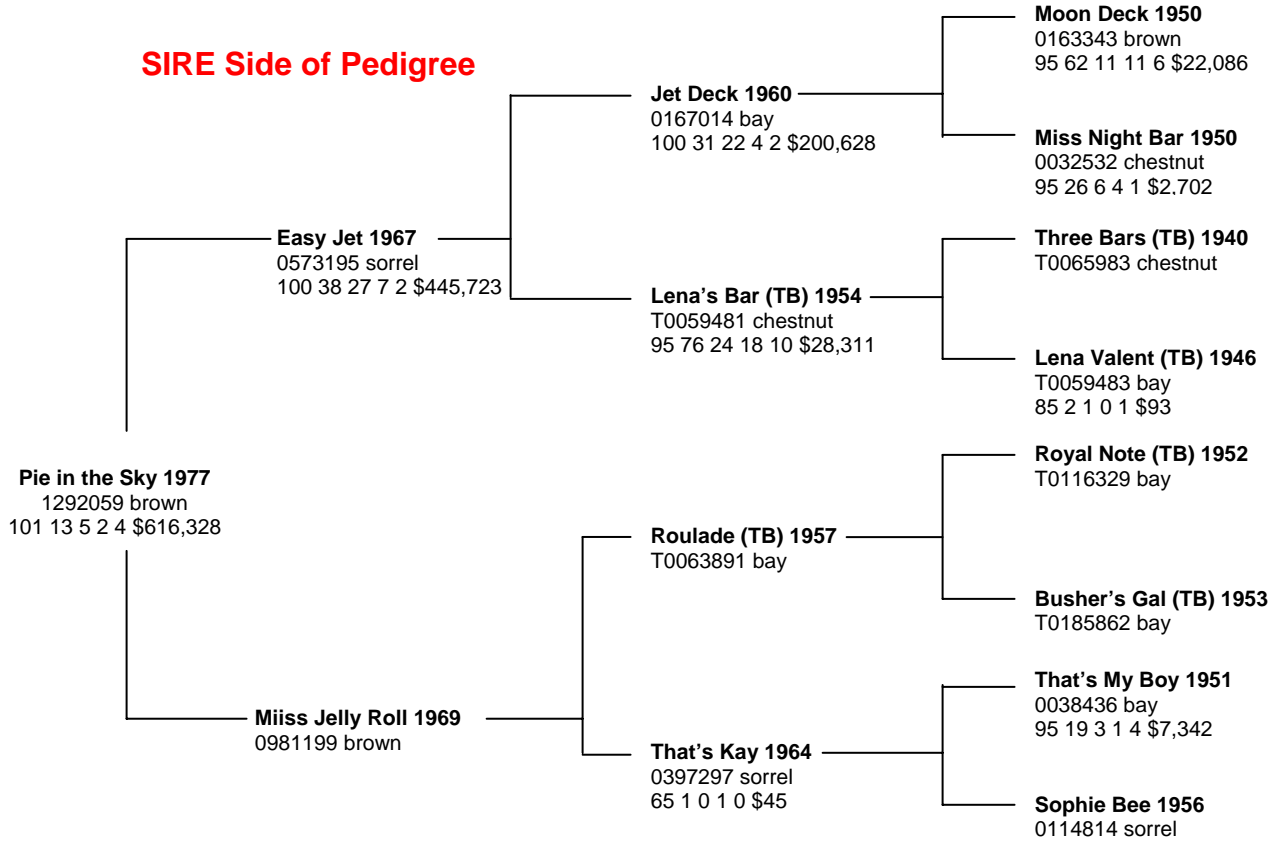

BRS Pie 3521924 1996 Sorrel Mare

SI: 38 Starts 1 Wins: 0 2nds: 0 Earnings: \$ 0 Hit Pts: H-0.0 Perf Pts: P- 0.0

SIRE Side of Pedigree

DAM Side of Pedigree